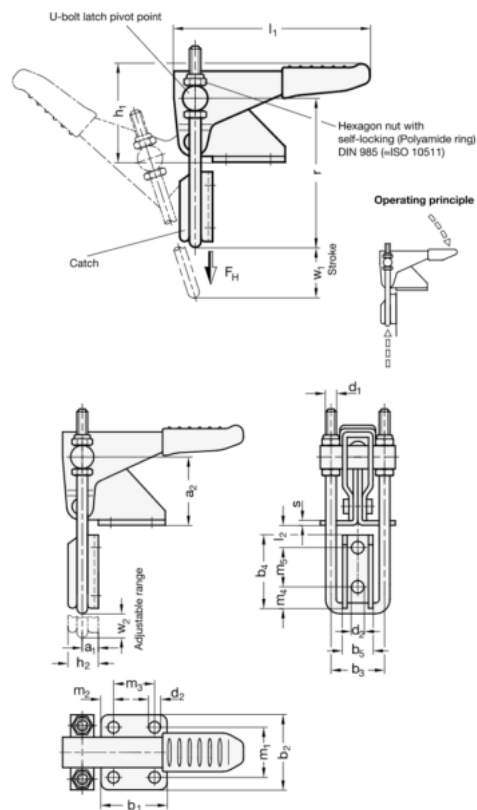

Article number: 201341130

Description: E+G Klee latch clamp,
GN 851.1-700-T3 with latch, with catch

Measures

b2	= 54
d1	= M8
h1	= 67
l1	= 147
Newton	= 7000
r	= 70*
w2	= 25*
with standard latch	= With standart latch